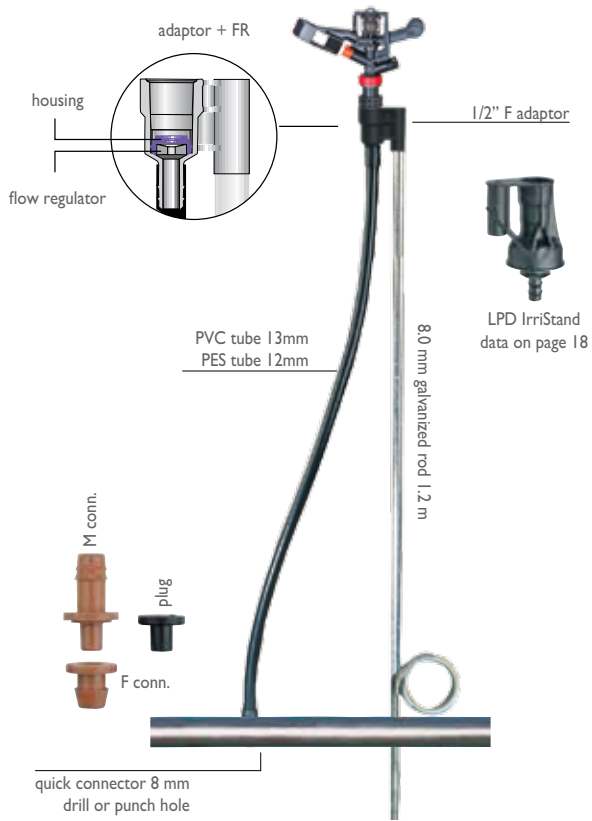

5022-U

IrriStand systems

Plastic impact sprinkler mounted on IrriStand 52, 53

Application: irrigation and germination of vegetables, flowers and row crops

- Bayonet nozzle for easy service
- High water distribution
- Optional Flow Regulator (F.R.)

5022-U Performance Table

Precipitation rates (mm/hr) and uniformity (CU) at various spacing

Nozzle Color (mm)	P (bar)	Q (l/h)	D (m)	Spacing (m)					
				9x9	9x10	10x10	9x12	10x12	12x12
2.3x1.8 Silver	2.0	450	22.0	5.6	5.0	4.5	4.2	3.8	
	2.5	500	22.0	6.2	5.6	5.0	4.6	4.2	
	3.0	550	22.0	6.8	6.1	5.5	5.1	4.6	
	3.5	595	22.0	7.3	6.6	6.0	5.5	5.0	
	4.0	640	22.0	7.9	7.1	6.4	5.9	5.3	
2.4x1.8 Yellow	2.0	455	18.5	5.6	5.1	4.6	4.2	3.8	3.2
	2.5	510	19.0	6.3	5.7	5.1	4.7	4.3	3.5
	3.0	555	19.0	6.9	6.2	5.6	5.1	4.6	3.9
	3.5	600	19.0	7.4	6.7	6.0	5.6	5.0	4.2
	4.0	640	18.8	7.9	7.1	6.4	5.9	5.3	4.4
2.5x1.8 Purple	2.0	480	20.5	5.9	5.3	4.8	4.4	4.0	3.3
	2.5	535	20.5	6.6	5.9	5.4	5.0	4.5	3.7
	3.0	590	21.0	7.3	6.6	5.9	5.5	4.9	4.1
	3.5	635	21.0	7.8	7.1	6.4	5.9	5.3	4.4
	4.0	685	21.2	8.5	7.6	6.9	6.3	5.7	4.8
F.R.	3.0-5.0	590	21.0	7.3	6.5	5.9	5.5	4.9	4.1
2.8x1.8 Orange	2.0	620	22.4	7.7	6.9	6.2	5.7	5.2	4.3
	2.5	690	23.2	8.5	7.7	6.9	6.4	5.8	4.8
	3.0	760	23.2	9.4	8.4	7.6	7.0	6.3	5.3
	3.5	820	23.2	10.1	9.1	8.2	7.6	6.8	5.7
	4.0	860	23.2	10.6	9.6	8.6	8.0	7.2	6.0

Color code - Distribution uniformity: CU > 92% (Green), CU 88-92% (Light Blue), CU 85-88% (Orange), CU < 85% (Yellow)
Rear nozzle color : 1.8 mm - Light Green

* Performance table prepared under laboratory conditions
* For windy conditions use closer spacing

5022-U Performance Table

Precipitation rates (mm/hr) and uniformity (CU) at various spacing

Nozzle Color (mm)	P (bar)	Q (l/h)	D (m)	Spacing (m)			
				9x9	9x10	10x10	10x12
2.4 Yellow	2.0	330	18.2	4.1	3.7	3.3	2.8
	2.5	365	18.2	4.5	4.1	3.7	3.0
	3.0	405	18.2	5.0	4.5	4.1	3.4
	3.5	435	18.0	5.4	4.8	4.4	3.6
	4.0	465	17.8	5.7	5.2	4.7	3.9
F.R.	3.0-5.0	365	19.0	4.5	4.0	3.6	3.0