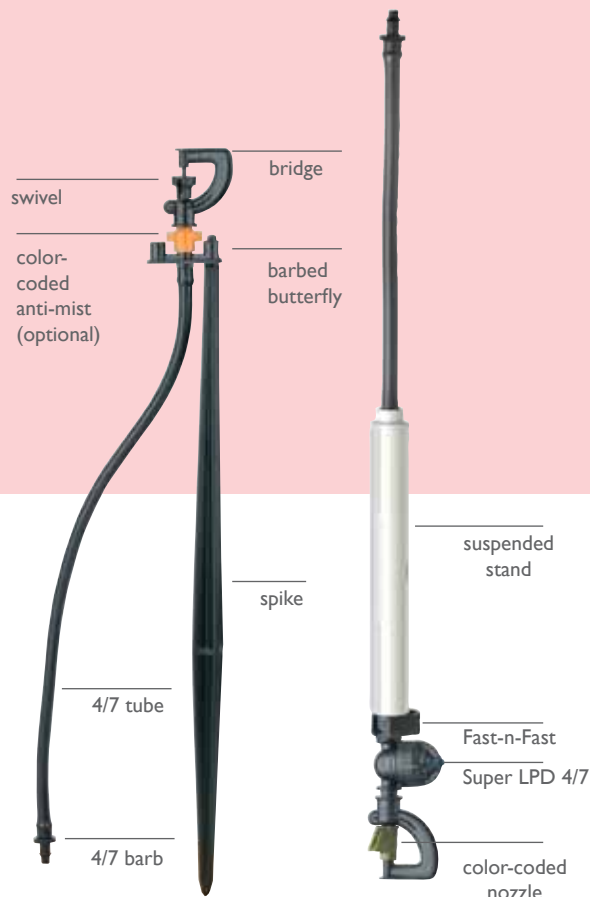

STRUCTURE AND FEATURES

Broad range of wetted diameters and flow rates

- Full- and part-circle patterns
- Small, medium or large droplets produced by different sprayers, swivels or anti-mist devices

TECHNICAL DATA

- Recommended working pressure: 1.5-3.0 bar
- Flow rate: 25-400 l/h
- Wetted diameter: 1-10 m
- Filtration requirement: 130 micron for purple and brown nozzles
200 micron for other nozzles

MODULAR NOZZLE AND FLOW RATE VS. PRESSURE

Color	Flow rate (l/h)	Nozzle ID (mm)	Pressure (bar)					
			1.0	1.5	2.0	2.5	3.0	3.5
Violet	35	0.82	25	30	35	39	43	46
Brown	43	0.94	32	37	43	50	55	60
Grey	70	1.16	49	60	70	78	86	93
Green	105	1.41	74	90	105	117	129	139
Orange	120	1.50	85	105	120	134	147	159
Yellow	160	1.73	113	140	160	179	196	212
Blue	200	1.92	141	170	200	224	245	265
Ivory	235	2.07	166	204	235	263	288	311
Red	260	2.18	184	225	260	291	318	344
Black	300	2.34	212	260	300	335	367	397